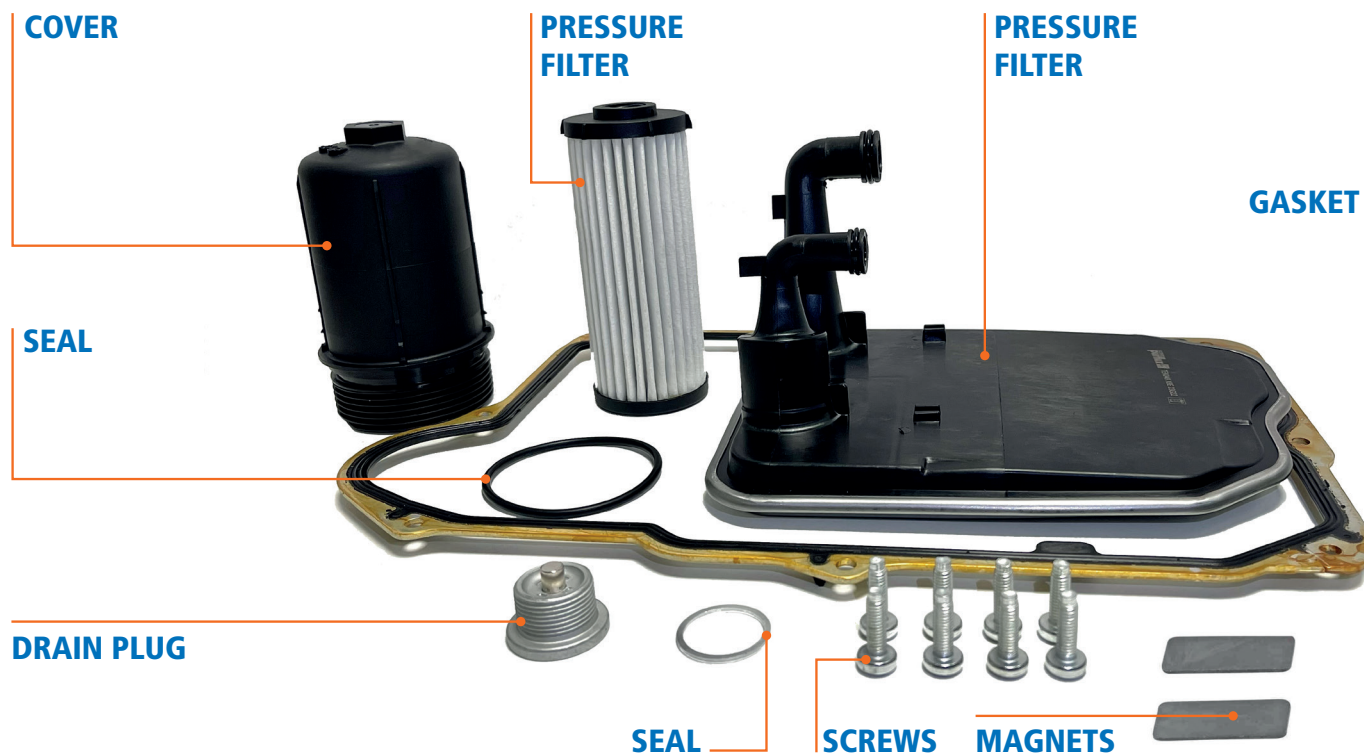

EXAMPLE OF A KIT COMPOSITION