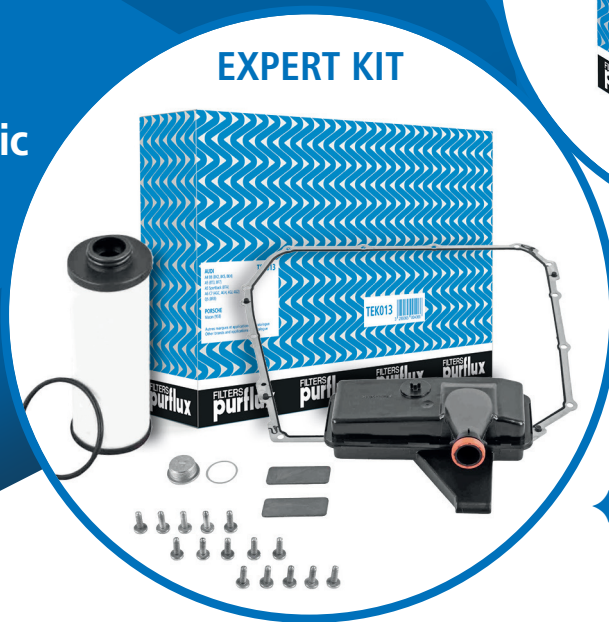

TRANSMISSION FILTERS

Discover the transmission filters range for **automatic gearboxes** composed of complete kits with 2 different offers according to gearbox types

EXPERT KIT

BASIC KIT

◆ **THE BASIC TKxxx KIT**

Composed of a pressure filter or suction filter + a seal.

◆ **THE EXPERT TEKxxx KIT**

Composed of a pressure filter and/or suction filter, gasket, drain plug, screw, magnets, other seals...

A MUST-HAVE FOR A COMPLETE OFFER
A NEW RANGE OF FILTERS:
A MUST-HAVE FOR A COMPLETE OFFER!

PURFLUX TRANSMISSION FILTER KITS

Offer a **complete package** for optimal replacement. It is essential to replace all peripheral components of the transmission filter (seal, screw, plug...) to ensure the **proper functioning of the transmission system** and avoid any risk of leakage and premature wear.